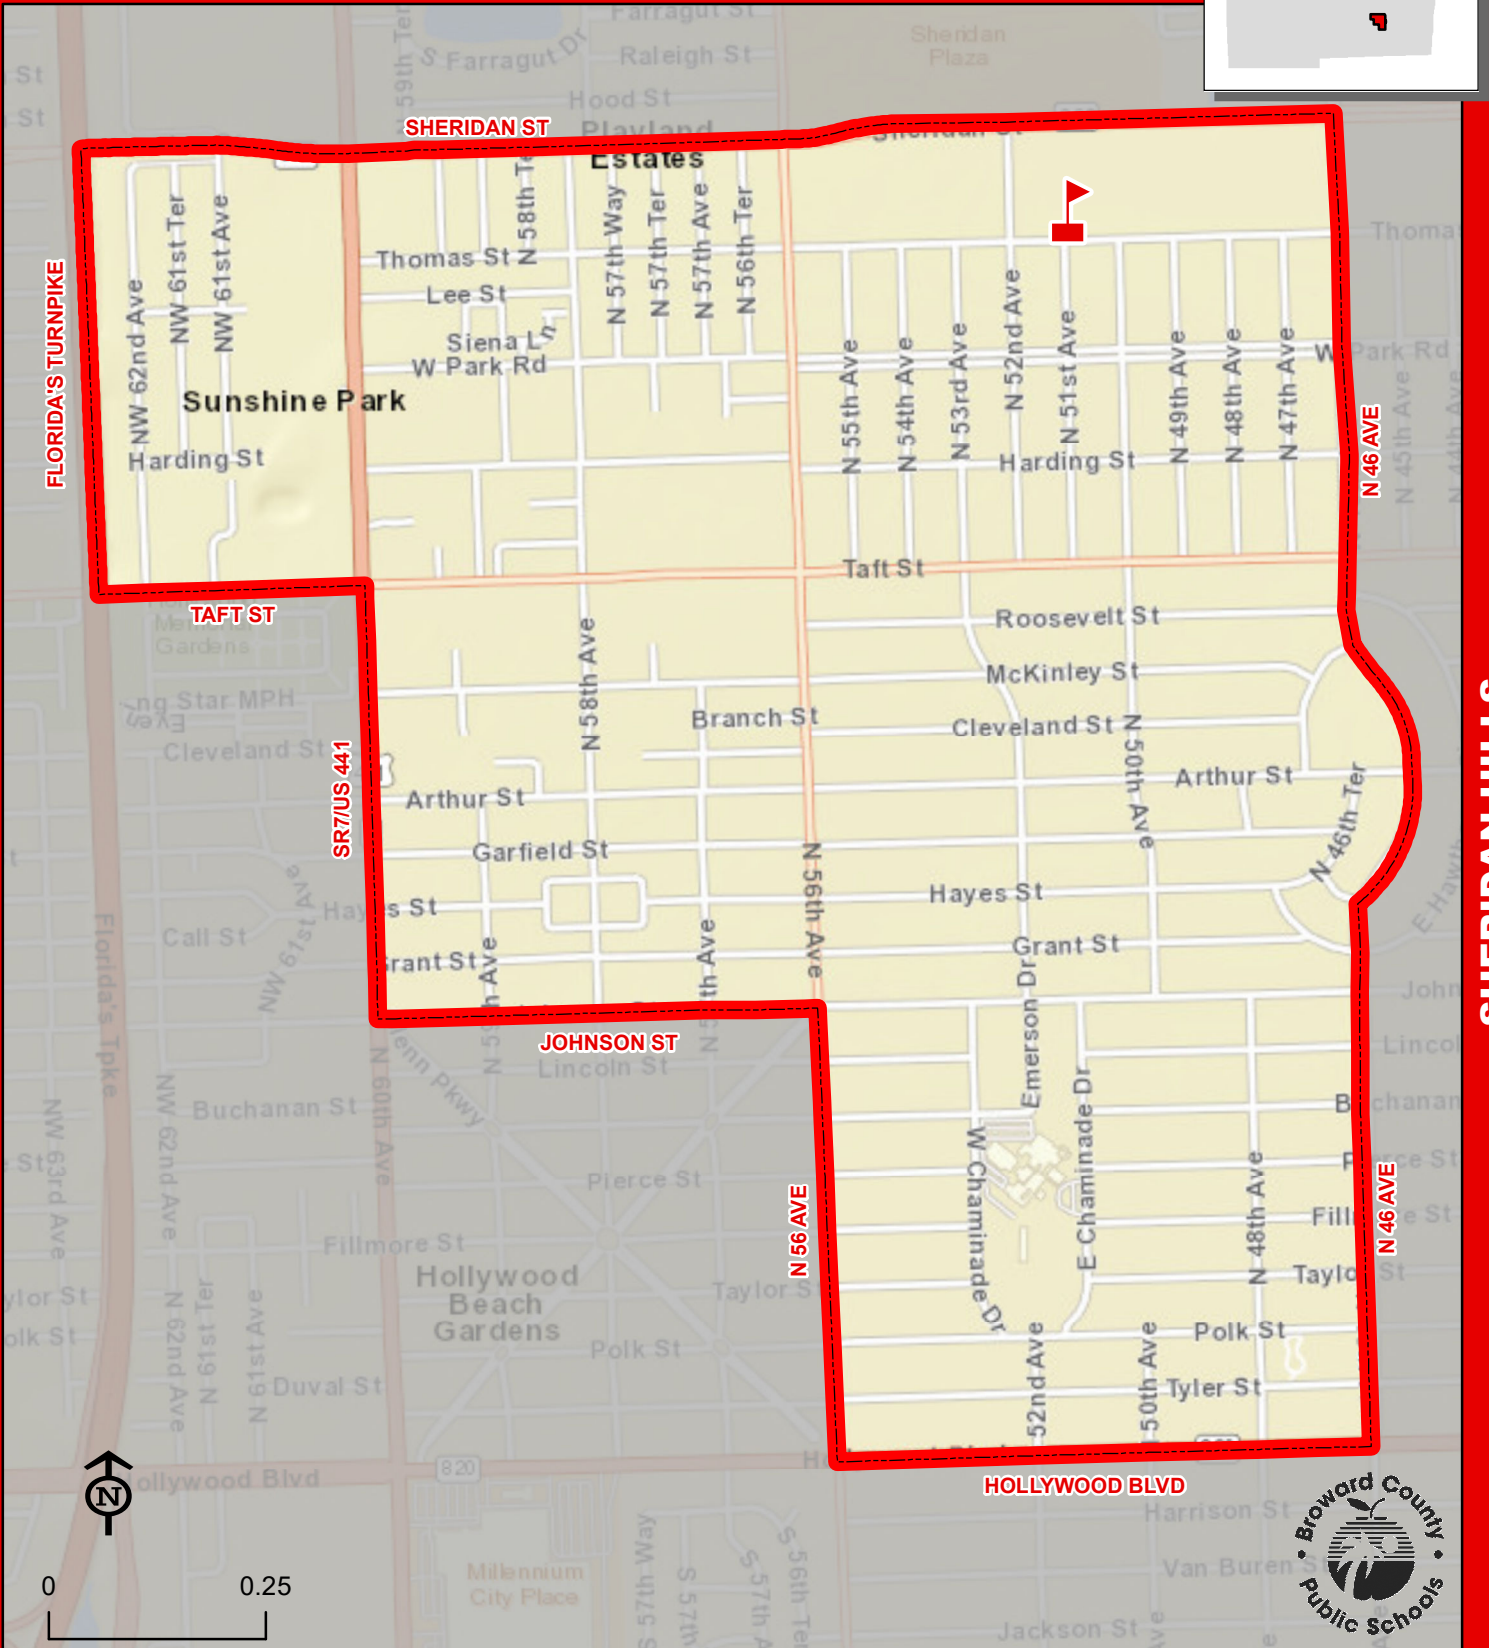

SHERIDAN HILLS ELEMENTARY SCHOOL

5001 THOMAS STREET
HOLLYWOOD, FLORIDA 33021
754-323-7300

Innovative Program

SHERIDAN HILLS

Service Layer Credits: Sources: Esri, HERE, Garmin, USGS, Intermap, INCREMENT P, NRCan, Esri Japan, METI, Esri China (Hong Kong), Esri Korea, Esri (Thailand), NGCC, © OpenStreetMap contributors, and the GIS User Community

THIS MAP IS FOR CONCEPTUAL PURPOSES ONLY AND SHOULD NOT BE USED FOR LEGAL BOUNDARY DETERMINATIONS